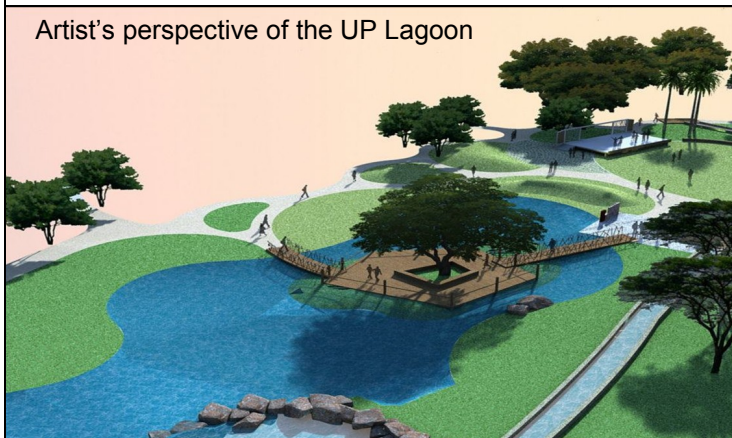

**UP-DILIMAN Administration and the
BETA EPSILON (College of Engineering) Fraternity**

**OPEN
TO THE
U.P.
PUBLIC***

Soft Launching: The BE THEATRUM at the U.P. Lagoon Park (Phase-I-A)

**ACTIVITY: OPEN FAMILY PICNIC Featuring
THE CAMERATA JAZZ ENSEMBLE (from the
UP College of Music) to render a wide range
of Jazz and Blues Repertoire.**

When : May 20, 2012, Sunday

11:00 AM to 2:00 PM

**Where : Around the tree-shaded UP
(Diliman) Lagoon & Green Park areas fronting the BE Theatrum.**

Bring the whole family for a mid-day picnic under the lush canopy of trees... And listen to the swinging and lilting sound of live jazz music from the BE Theatrum to usher in its soft launching... Amidst the wide span of exhilarating greeneries to simply gaze at, frolic upon or lie on... To feel still the gentle breeze of summer... And be a witness to the emerging UP Lagoon & Park renovations, to fulfill once more - nature to behold..., at its best - once again... SOON!

Artist's perspective of the UP Lagoon

*** Campus Residents/Community; Students, Academic
& Non-Academic Constituencies; Alumni & Associates**

Actual newly renovated BE Theatrum